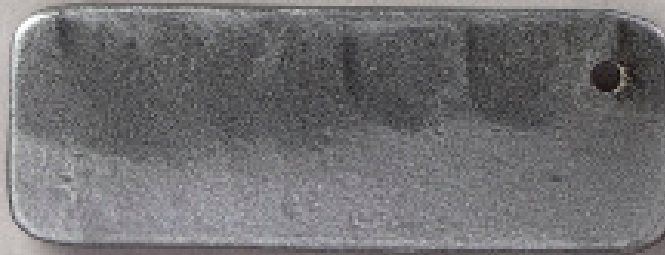

INTERIOR FINISHES

RUSTIC BLACK

VERDE

PEWTER BLACK

RUST

Each of our hand-forged ironworks is available

in each of the finishes pictured above.

CHRISTOPHER THOMSON

CHRISTOPHER THOMSON

Distinctive Ironwork Furnishings

WWW.CHRISTOPHERTHOMSONIRONWORKS.COM

575.421.2645

EXTERIOR
(POWDER COATED)

VERDE

OIL RUBBED BRONZE

METALLIC PATINA