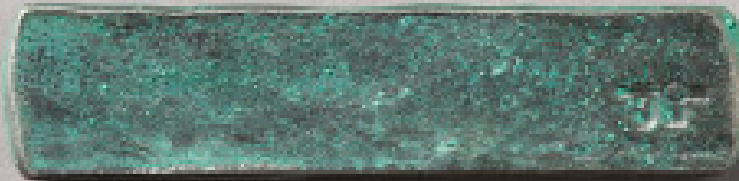

INTERIOR FINISHES

**RUSTIC BLACK**

**VERDE**

**PEWTER BLACK**

**RUST**

*Each of our hand-forged ironworks is available*

*in each of the finishes pictured above.*

**CHRISTOPHER THOMSON**