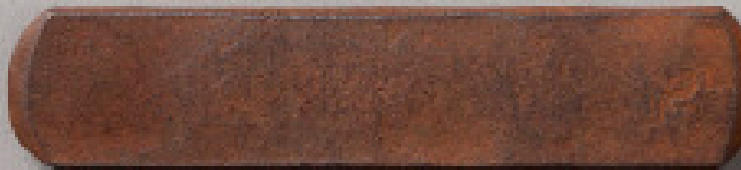

INTERIOR FINISHES

**RUSTIC BLACK**

**VERDE**

**PEWTER BLACK**

**RUST**

*Each of our hand-forged ironworks is available*

*in each of the finishes pictured above.*

**CHRISTOPHER THOMSON**

*Distinctive Ironwork Furnishings*

**WWW.CHRISTOPHERTHOMSONIRONWORKS.COM**

**575.421.2645**

EXTERIOR  
(POWDER COATED)

**DARK ANODIZED BRONZE**

**RUST**

**MATTE BLACK**

*Each of our hand-forged ironworks is available  
in each of the finishes pictured above.*