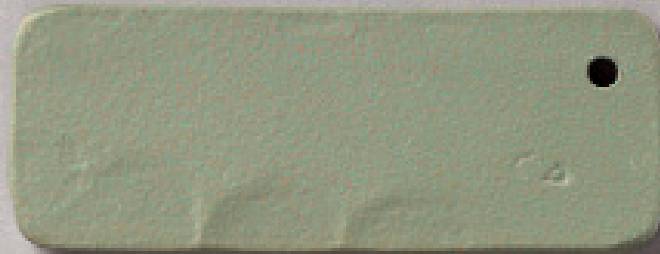

EXTERIOR
(POWDER COATED)

VERDE