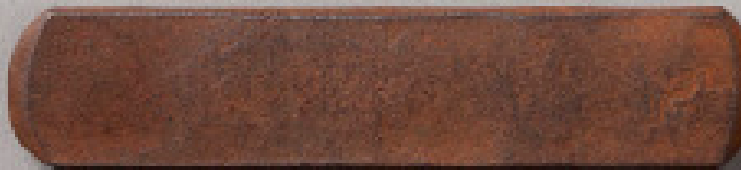

INTERIOR FINISHES

RUSTIC BLACK

VERDE

PEWTER BLACK

RUST

Each of our hand-forged ironworks is available

in each of the finishes pictured above.

CHRISTOPHER THOMSON

Distinctive Ironwork Furnishings

WWW.CHRISTOPHERTHOMSONIRONWORKS.COM

575.421.2645

EXTERIOR
(POWDER COATED)

DARK ANODIZED BRONZE

RUST

MATTE BLACK

*Each of our hand-forged ironworks is available
in each of the finishes pictured above.*