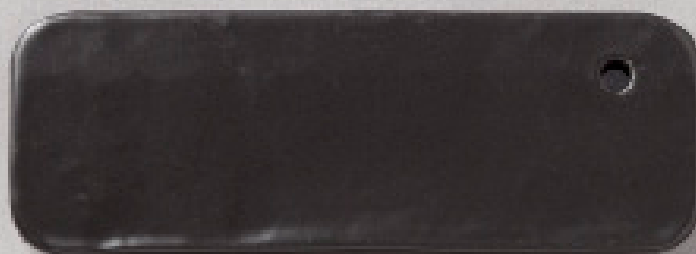

EXTERIOR
(POWDER COATED)

DARK ANODIZED BRONZE