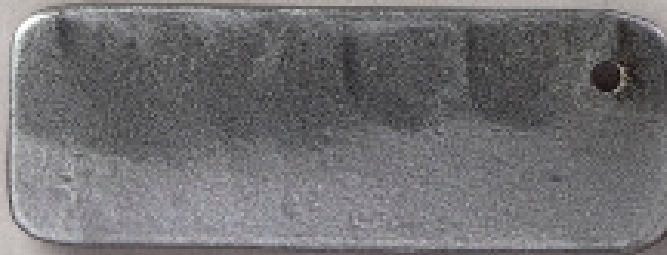

METALLIC PATINA

*Each of our hand-forged ironworks is available
in each of the finishes pictured above.*

CHRISTOPHER THOMSON

Distinctive Ironwork Furnishings

WWW.CHRISTOPHERTHOMSONIRONWORKS.COM

575.421.2645